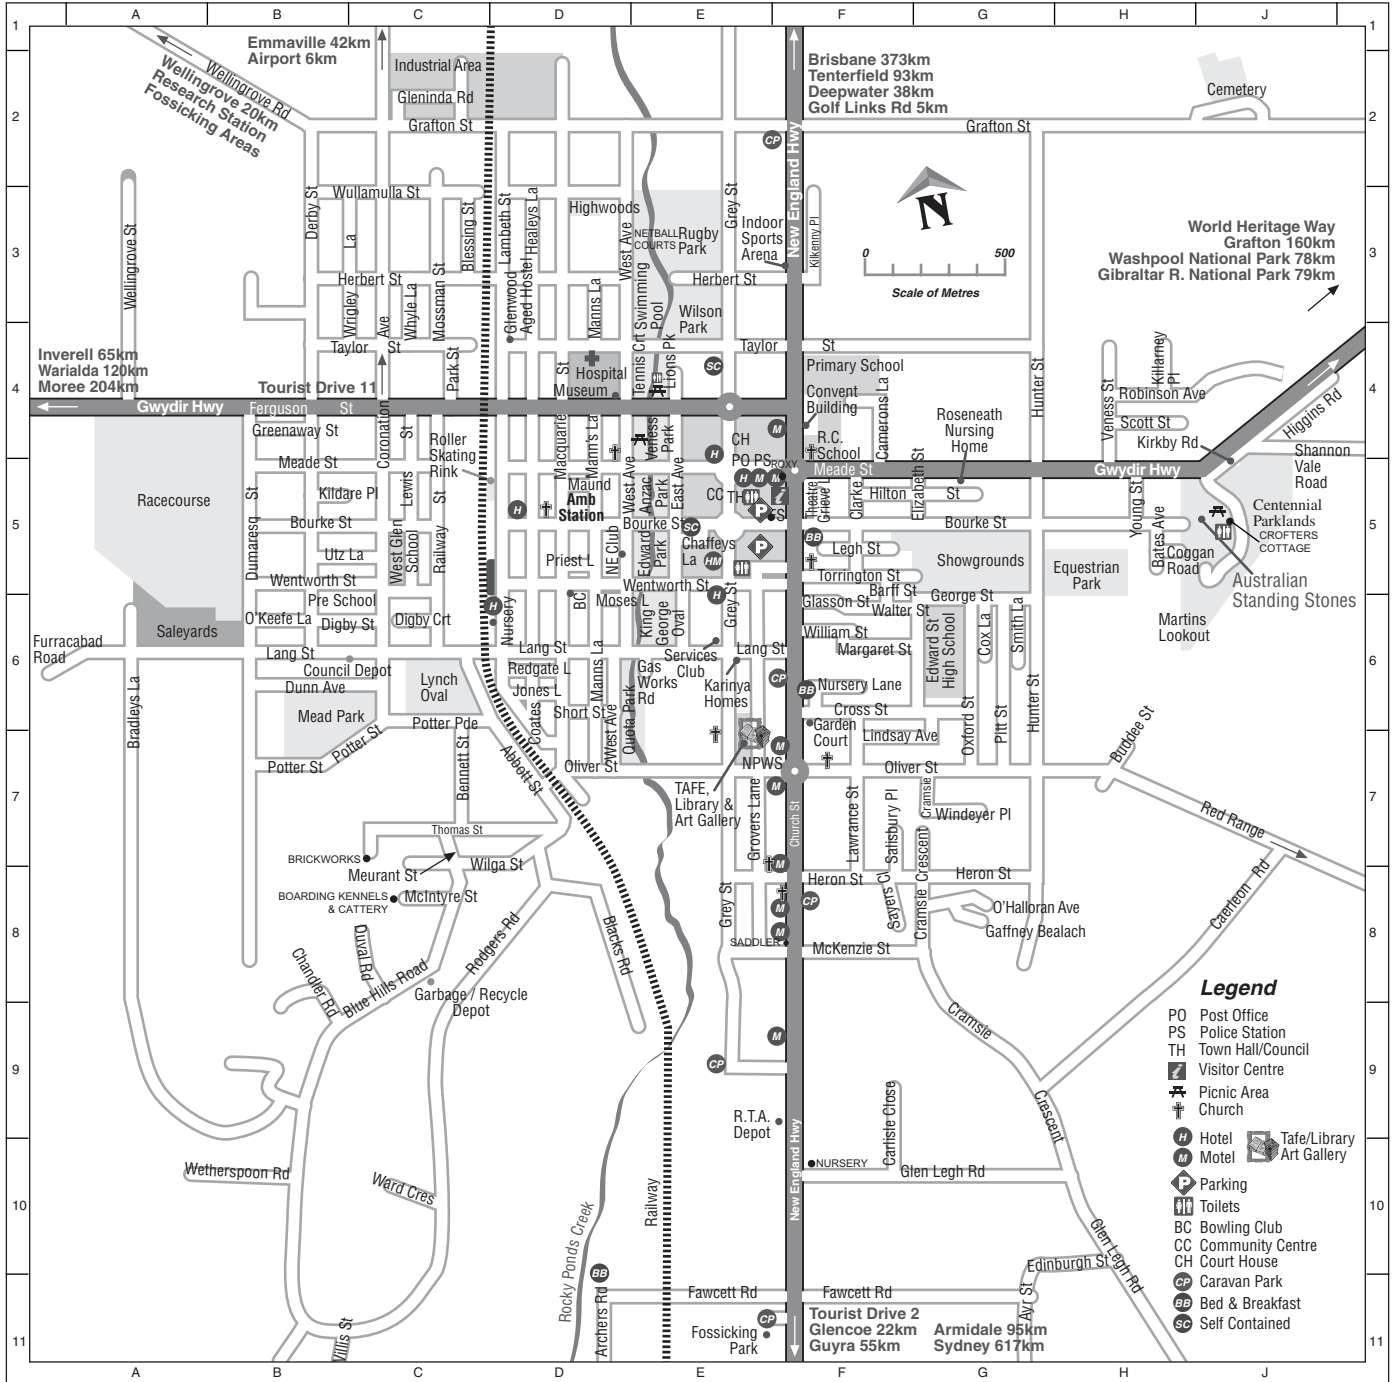

Glen Innes Visitor Information Centre

PO Box 61, 152 Church Street
GLEN INNES NSW 2370

PHONE: (02) 6730 2400

Fax: (02) 6732 6090

www.gleninnestourism.com

Email: tourism@gisc.nsw.gov.au

GLEN INNES MAP INDEX

Abbott St.....D7	Derby St.....B4	Indoor Cricket.....F3	O'Halloran Ave.....G8	Shire Council Depot.....C6
Aerodrome (Emmaville).....C1	Digby Crt.....C6	Industrial Estate.....C2	O'Keefe La.....B6	Short St.....D7
Ambulance Station.....D5	Digby St.....B6	Innes La.....E6	Oliver St.....E7	Showground.....G5
Anglican Church.....D5	Dumaresq St.....B7	Information Centre.....E5	Oxford St.....G7	Smith La.....G6
Anzac Park.....E5	Dunn Ave.....B6	Jones La.....D6	Park St.....C4	"Standing Stones".....J6
Assemblies of God Church.....E6	Duval Rd.....C8	Karinya Homes For The Aged.....E6	Pitt St.....G7	TAFE College.....E7
Baptist Church.....F5	East Ave.....E6	Kerry Mead Rugby League Park.....B7	Police Station.....E5	Taylor St.....B4
Barff St.....F6	Edward Pk.....E5	Kildare Pl.....B5	Post Office.....E5	Tennis Courts.....E4
Basketball Stadium.....G5	Edward St.....G6	Kilkenny Pl.....F3	Potter Pde.....C7	Thomas St.....C7
Bates Ave.....H5	Elizabeth St.....F5	Kirkby Rd.....J5	Potter St.....B7	Torrington St.....F6
Baths.....E4	Fawcett Rd.....E11	Lambeth St.....D3	Presbyterian Church.....E8	Town Hall.....E5
Bennett St.....C7	Ferguson St.....A4	Lang St.....C6	Priest La.....D5	Uniting Church.....D5
Blacks Rd.....D8	Fire Station.....F5	Lawrance St.....F7	Public School.....C5/F4	Utz La.....D5
Blessing St.....C3	Fossicking Areas.....A1	Leigh St.....F5	Quota Park.....D7	Veness Park.....E4
Blue Hills Rd.....C8	Furracabad Rd.....A6	Lewis La.....C5	Racecourse.....A5	Veness St.....H4
Bourke St.....B5/D5	Gaffney Bealach.....F7	Lewis St.....C5	Railway Station.....C5	Walking Track.....J6
Bowling Club.....D6	"Garden Court".....F7	Library.....E4	Railway St.....C5	Walter St.....F6
Bradleys La.....A7	Gas Works.....E6	Lindsay Ave.....F7	Redgate La.....D6	Ward Cres.....C9
Buddee St.....H7	Gas Works Rd.....E6	Lynch Oval.....C6	Research Station.....A1	Washpool National Park.....J4
Butter Factory.....C4	George St.....G6	McIntyre St.....C8	Rifle Range.....A6	Water Treatment Plant.....J6
Caerleon Rd.....J8	Glasson St.....F6	McKenzie St.....E8	Road Transport Authority.....E4	Watsons Dr.....J5/J6
Cameron's La.....F4	Gleninda Rd.....C2	Macquarie St.....D6	Robinson Ave.....H4	Wellinggrove Rd.....A1
Caravan Park.....F6/E2/E9/F11	Glen Leigh Rd.....F10	Mann St.....D7	Rodgers St.....D8	Wellinggrove St.....A4
Cemetery.....J2	"Glenwood".....D4	Mann's La.....D6	Roller Skating.....C5	Wentworth St.....B6/D6
Chaffey's La.....E5	Golf Course.....F1	Margaret St.....F6	Roman Catholic Church.....F4	West Ave.....D3
Chandler Rd.....B8	Grafton St.....B2/F2	Martins Lookout.....J7	Roseneath Rest Home.....G5	Wetherspoon.....B10
Chapel Theatre.....F5	Grey St.....E3/E7	Maud La.....D5	RSL.....G6	Whyte La.....C4
Church St.....F2/F8	Grieve La.....F5	Meade St.....D5/F4	Rubbish Tip.....C9	Wilga St.....C8
Clarke St.....F5	Groves La.....E8	Methodist Church.....F5	Rusden St.....C1	Willis Rd.....C10
Coates La.....D7	Guides.....E5	Meurant St.....C8	St Joseph's School.....F5	Wills La.....B5
Coggan Rd.....H5	Gwydir Hwy.....C4/G5	Moses La.....D6	Salisbury Pl.....F8	William St.....F6
Convent.....F4	Heales La.....D5	Mossman St.....C3	Salvation Army.....E5	Wilson Park.....E7
Coronation Ave.....C6	Herbert St.....C3/E3	Motor Registry.....C5	Scott St.....F8	Windeyer Pl.....F3
Coronation Park.....E4	Heron St.....E8	Municipal Council Depot.....C5	Sayers Cl.....H4	Wrigley La.....C4
Council Offices.....E5	Higgins Rd.....J4	Municipal Saleyard.....A6	Scott St.....H4	Wullamulla St.....B3
Court House.....E4	High School.....G6	Museum.....D4	Scouts.....E6	World Heritage Way.....Grafton 160km
Cox La.....G6	Hilton St.....F5	New England Hwy.....F6	Seventh Day Adventist Church.....F7	Washpool National Park 78km
Cramsie Cres.....G8	Hospital.....D4	North West County Council.....E5	Shannon Vale Rd.....J4	Gibraltar R. National Park 79km
Cross St.....F7	Hunter St.....G4/G7	Nursery La.....F6	Sheltered Workshop.....E6	
CWA Bowling Club.....D6				